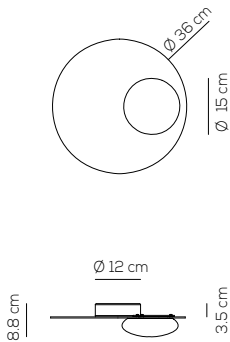

PL KWIC 36

kg 1,9 m³ 0,065

KWIC / DRIVER INCLUDED / applicazione a soffitto o parete / application: both as ceiling or wall lamp

Type	Article	Colours	Finishings	Source
PL	KWIC 36	NE intense black	XX	LED 18W - diffused beam 3000K*, 2700K, 3500K upon request
		BR transparent bronze		
		BC white		